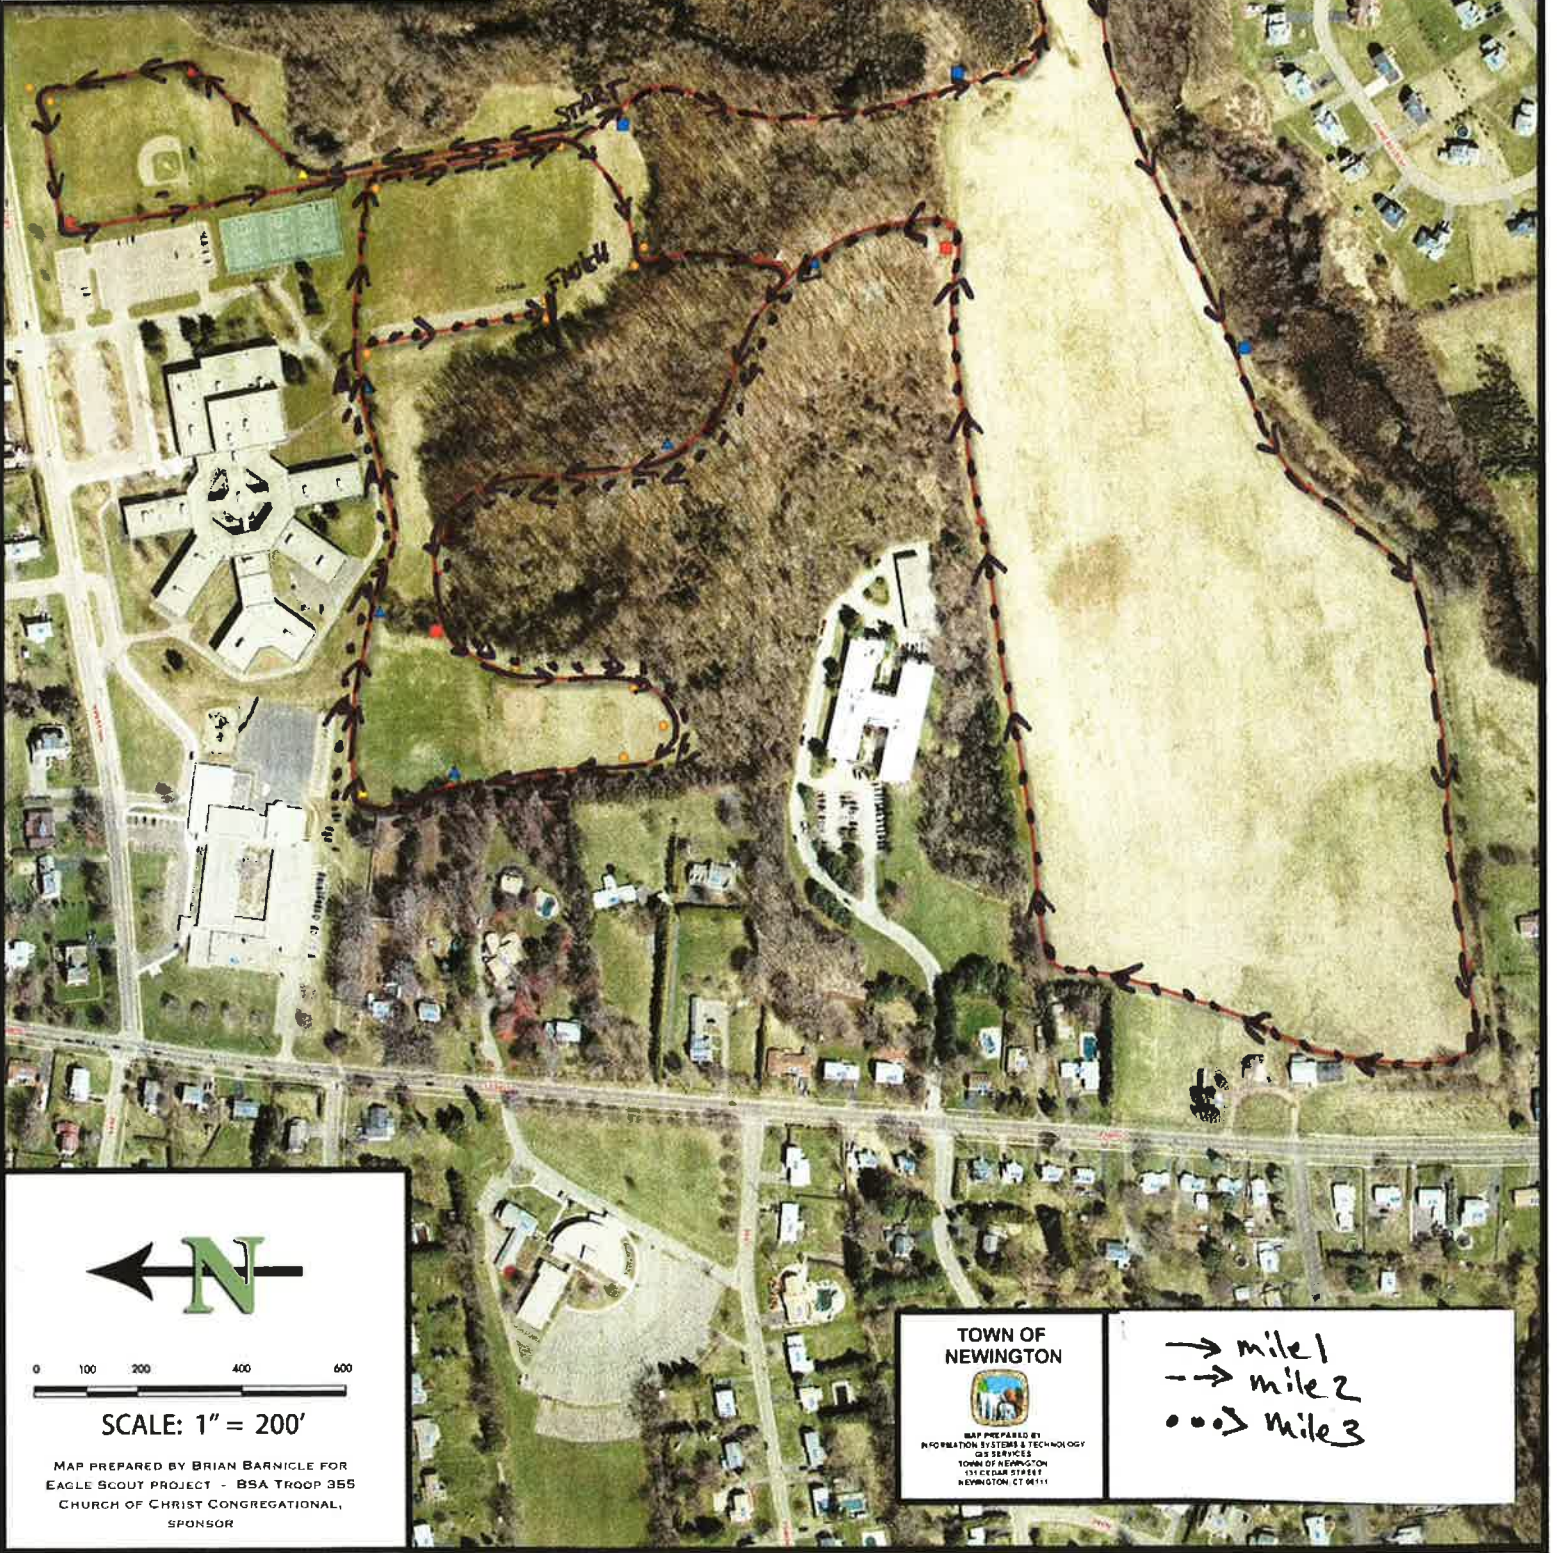

NHS Cross Country Course at The YOUNG FARM & JOHN WALLACE SCHOOL

0 100 200 400 600

SCALE: 1" = 200'

MAP PREPARED BY BRIAN BARNICLE FOR
EAGLE SCOUT PROJECT - BSA TROOP 355
CHURCH OF CHRIST CONGREGATIONAL,
SPONSOR

TOWN OF
NEWINGTON

→ mile 1
--→ mile 2
...→ mile 3