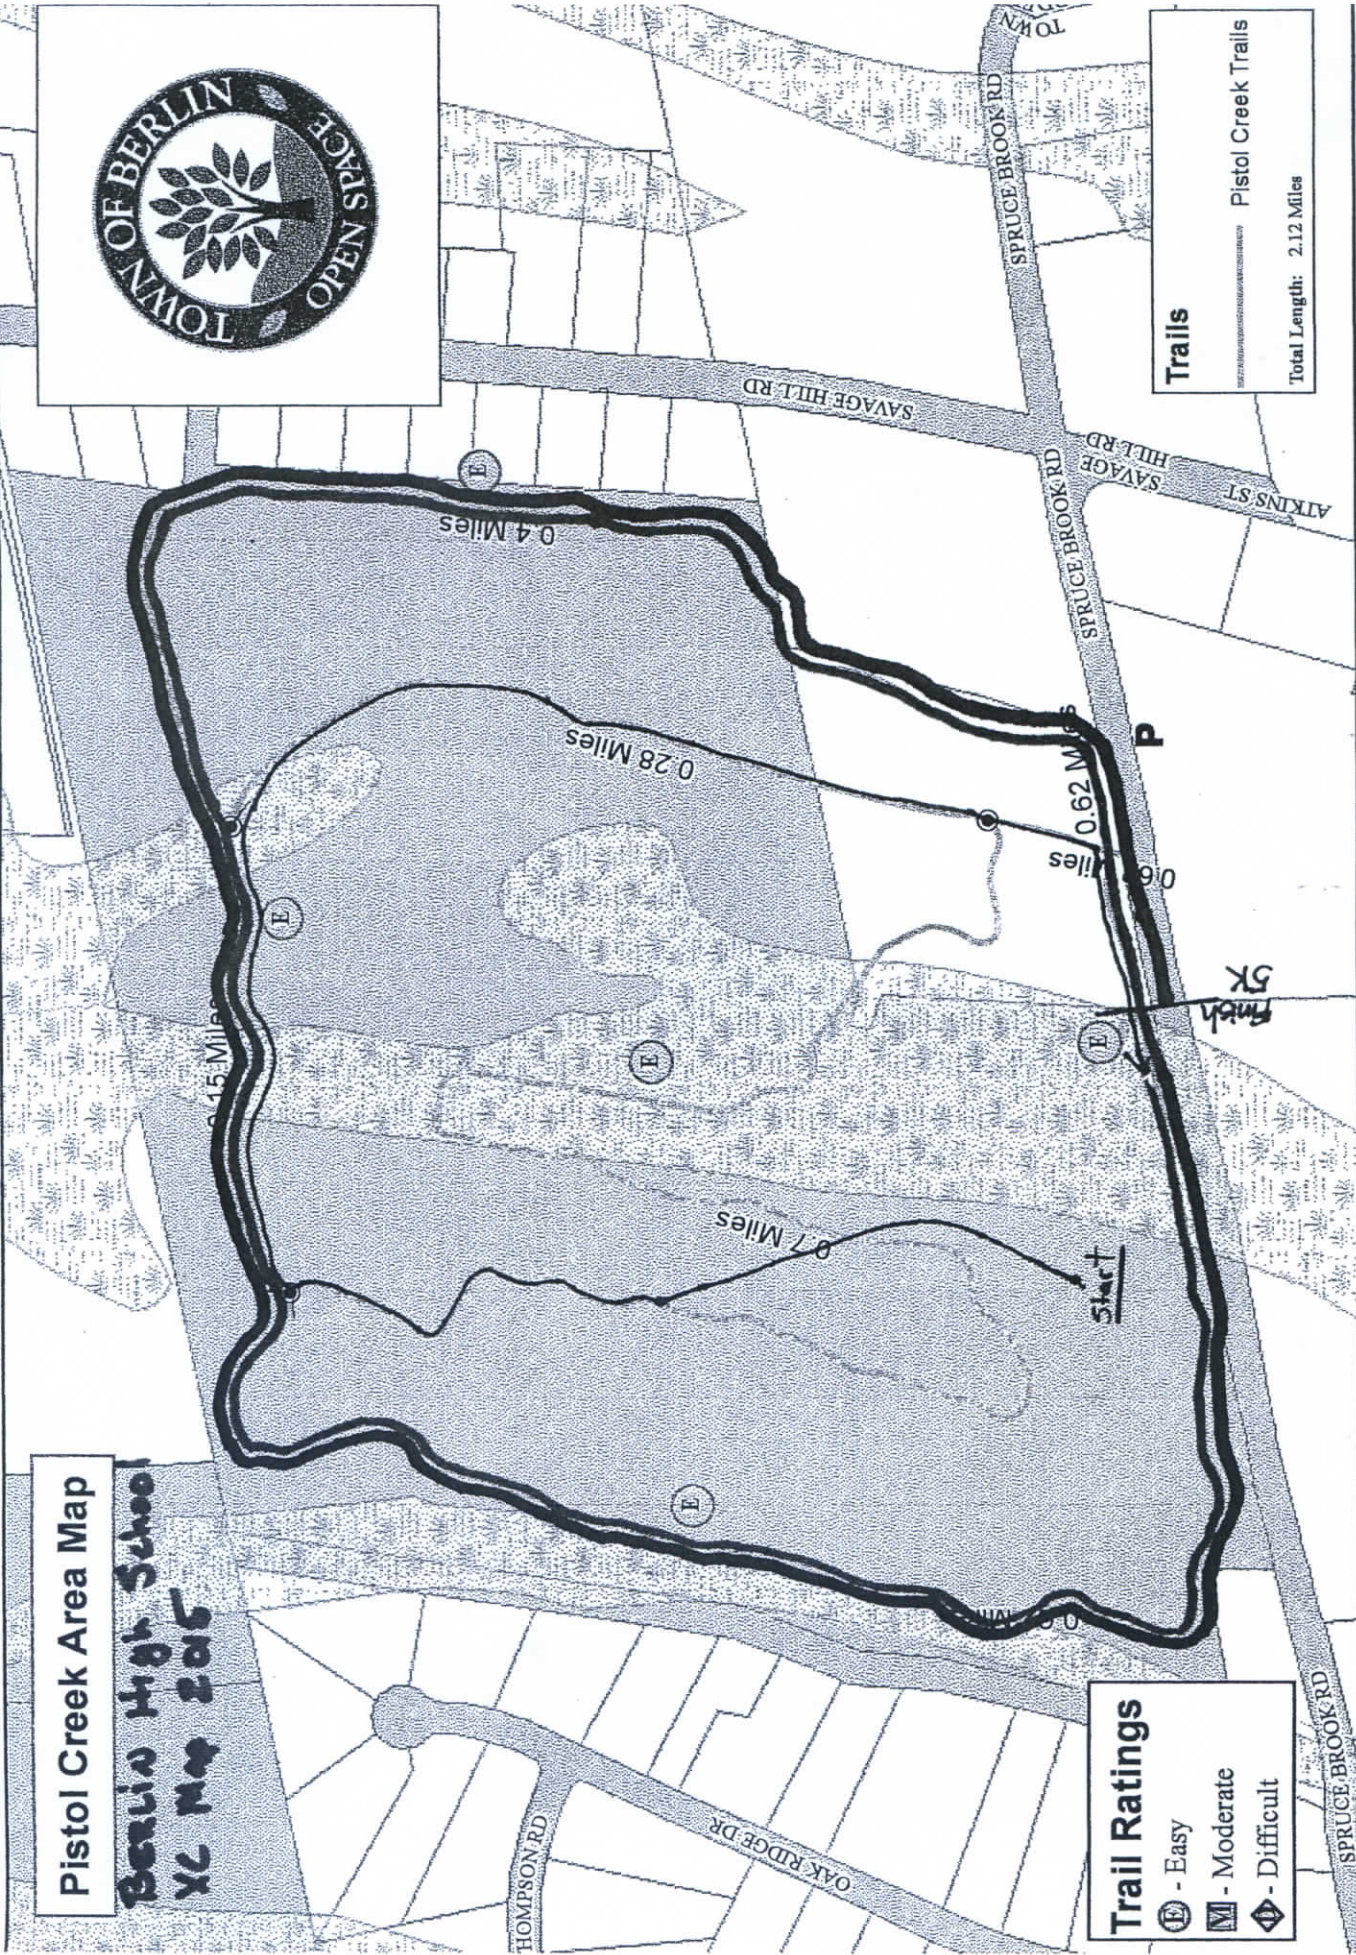

# Pistol Creek Area Map

Berlin High School  
XC Map 2015

**Trails**  
Pistol Creek Trails  
Total Length: 2.12 Miles

**Trail Ratings**  
ⓔ - Easy  
Ⓜ - Moderate  
ⓓ - Difficult

**Legend**  
Roads  
Parcels  
Open Space  
Water  
Wetland  
Parking  
Wetland

1st Loop Small  
2nd/3rd Loop

1 inch = 300 feet