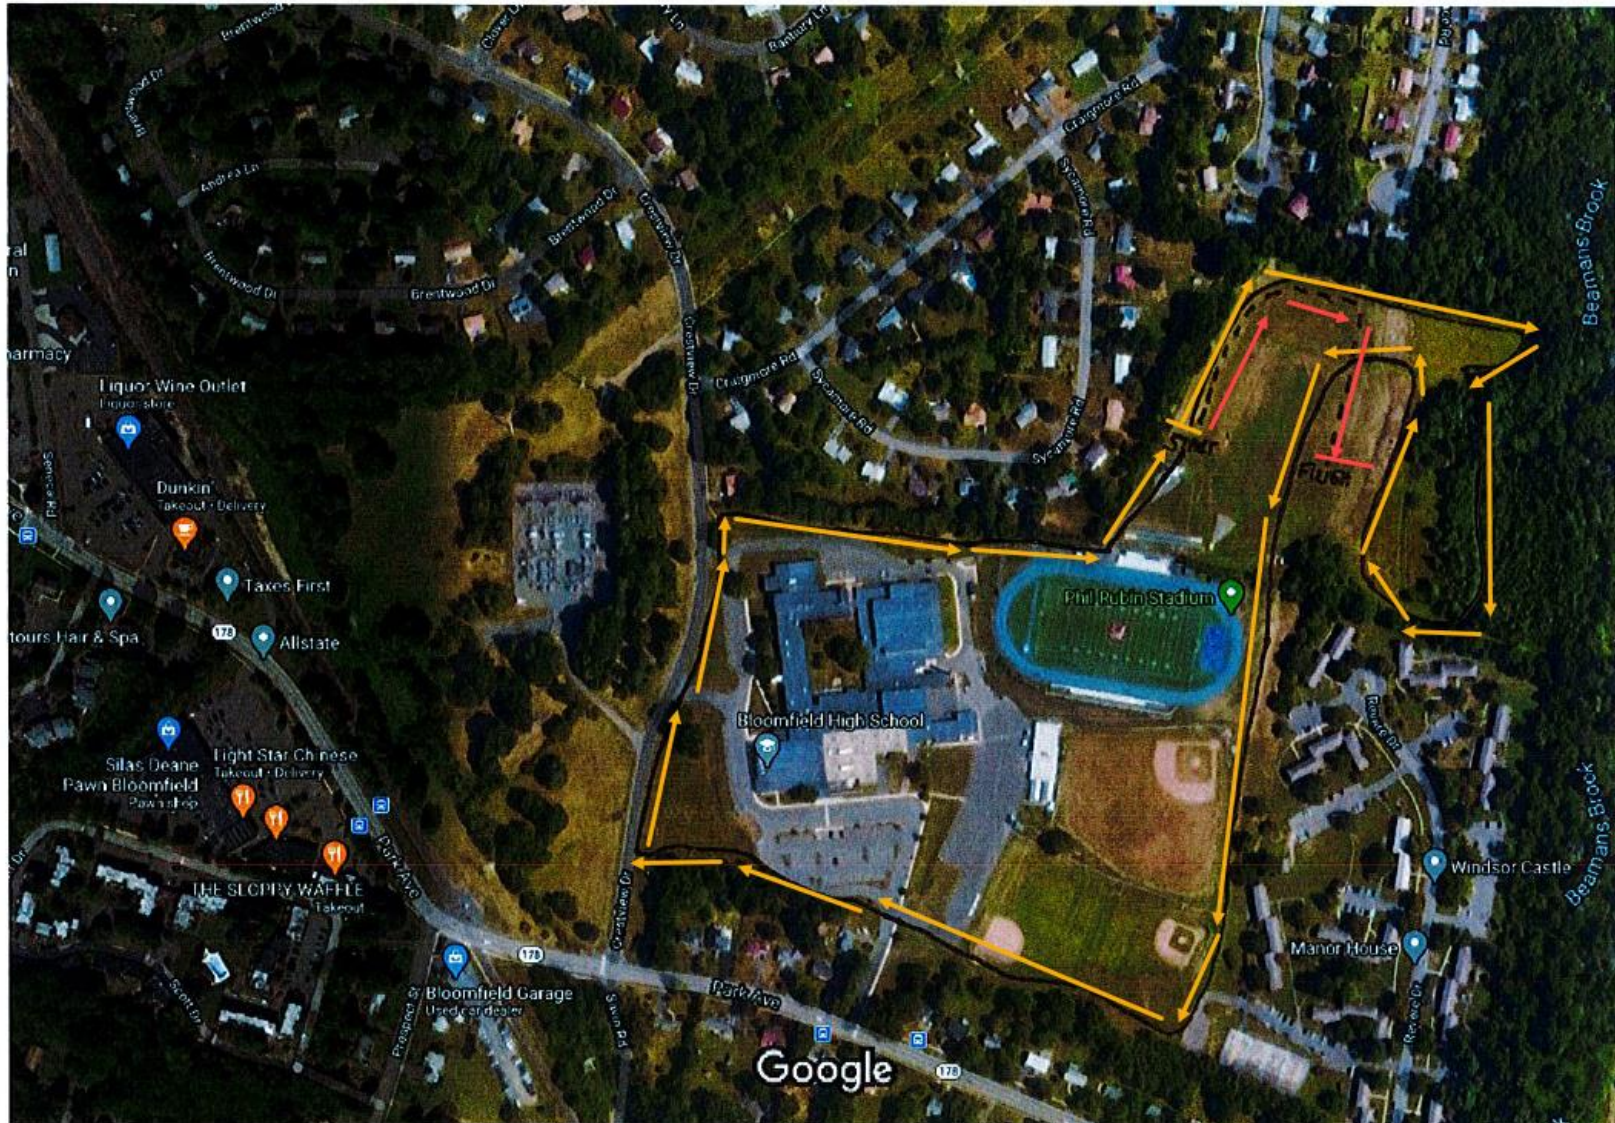

Bloomfield XC Course 5k Map 2020

Bloomfield XC Course Map

Imagery ©2020 Maxar Technologies, U.S. Geological Survey, USDA Farm Service Agency, Map data ©2020 200 ft

= Start & First 2 Loops

= Third Loop to Finish